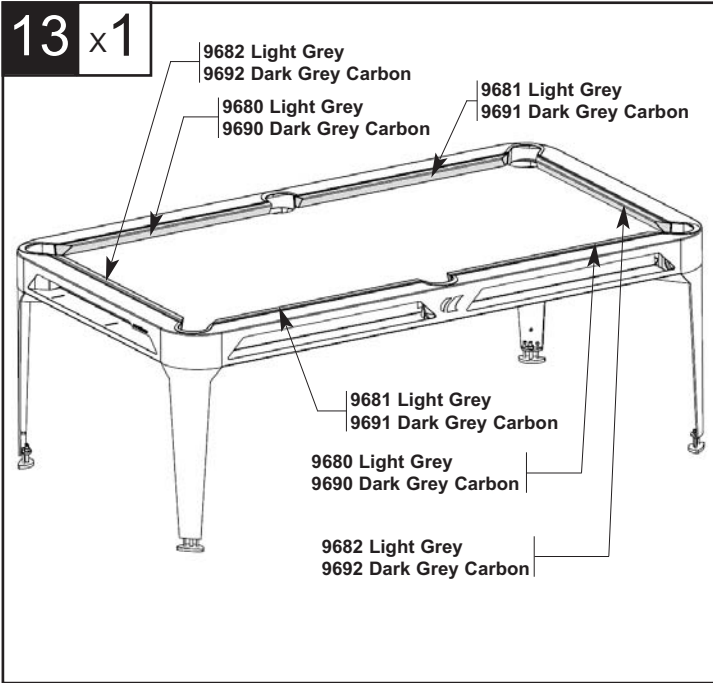

18 x5

19 x5

20

- Réf 213120 Outdoor Grey / light grey cloth  
 Réf 213110 Outdoor White / light grey cloth  
 Réf 213140 Outdoor Grey / dark grey carbon cloth  
 Réf 213130 Outdoor White / dark grey carbon cloth