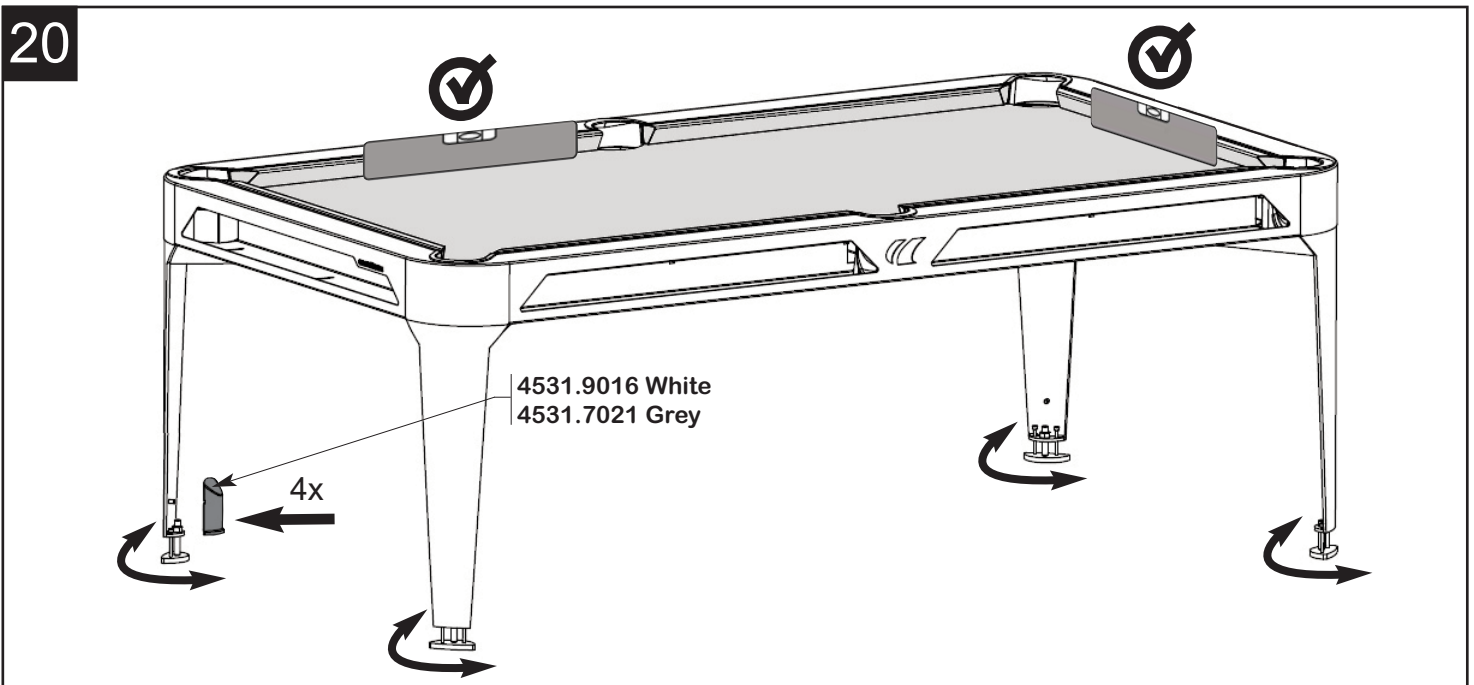

18 x5

19 x5

20

- Réf 213120 Outdoor Grey / light grey cloth  
 Réf 213110 Outdoor White / light grey cloth  
 Réf 213140 Outdoor Grey / dark grey carbon cloth  
 Réf 213130 Outdoor White / dark grey carbon cloth