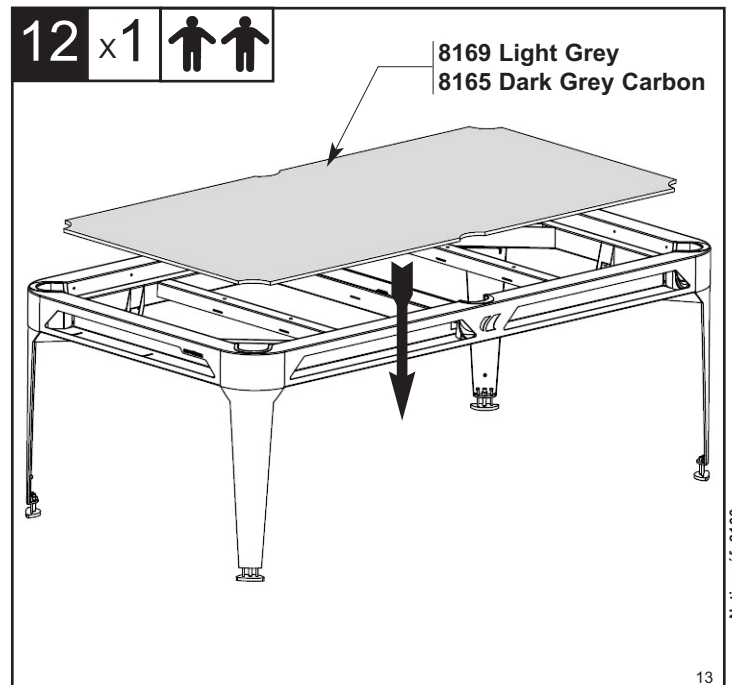

18 x5

19 x5

20

- Réf 213120 Outdoor Grey / light grey cloth  
 Réf 213110 Outdoor White / light grey cloth  
 Réf 213140 Outdoor Grey / dark grey carbon cloth  
 Réf 213130 Outdoor White / dark grey carbon cloth