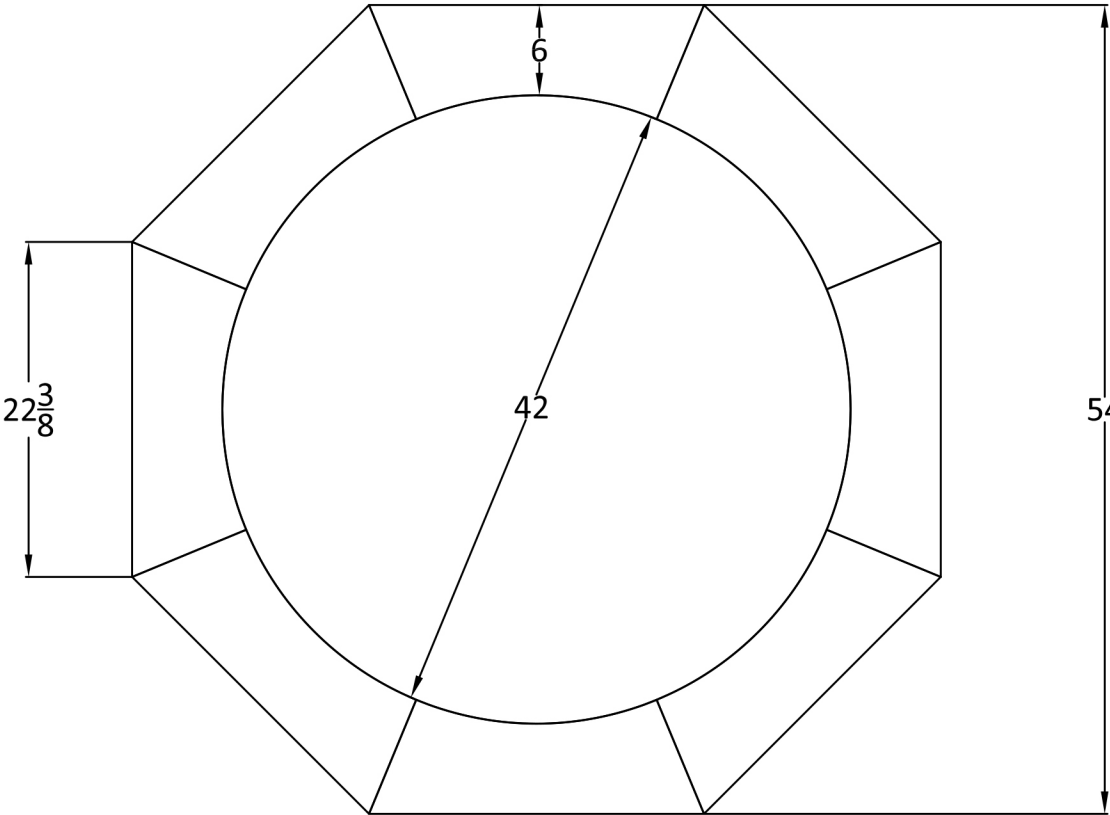

**CALIFORNIA
HOUSE.**

FINE GAMEROOM FURNITURE

GAME TABLE SEGMENT OPTIONS

(All Dimensions Approximate)

48 RND - 6 SEG

STANDARD: WALLET TRAY

AVAILABLE:

WALLET TRAY

CHIP SLOT

HYBRID

54 RND - 6 SEG

STANDARD: HYBRID

AVAILABLE:

WALLET TRAY

CHIP SLOT

HYBRID

54 OCT - 8 SEG

STANDARD: HYBRID

AVAILABLE:

WALLET TRAY

CHIP SLOT

HYBRID

54 RND - 8 SEG

8 SEG = UPGRADE; STANDARD HYBRID