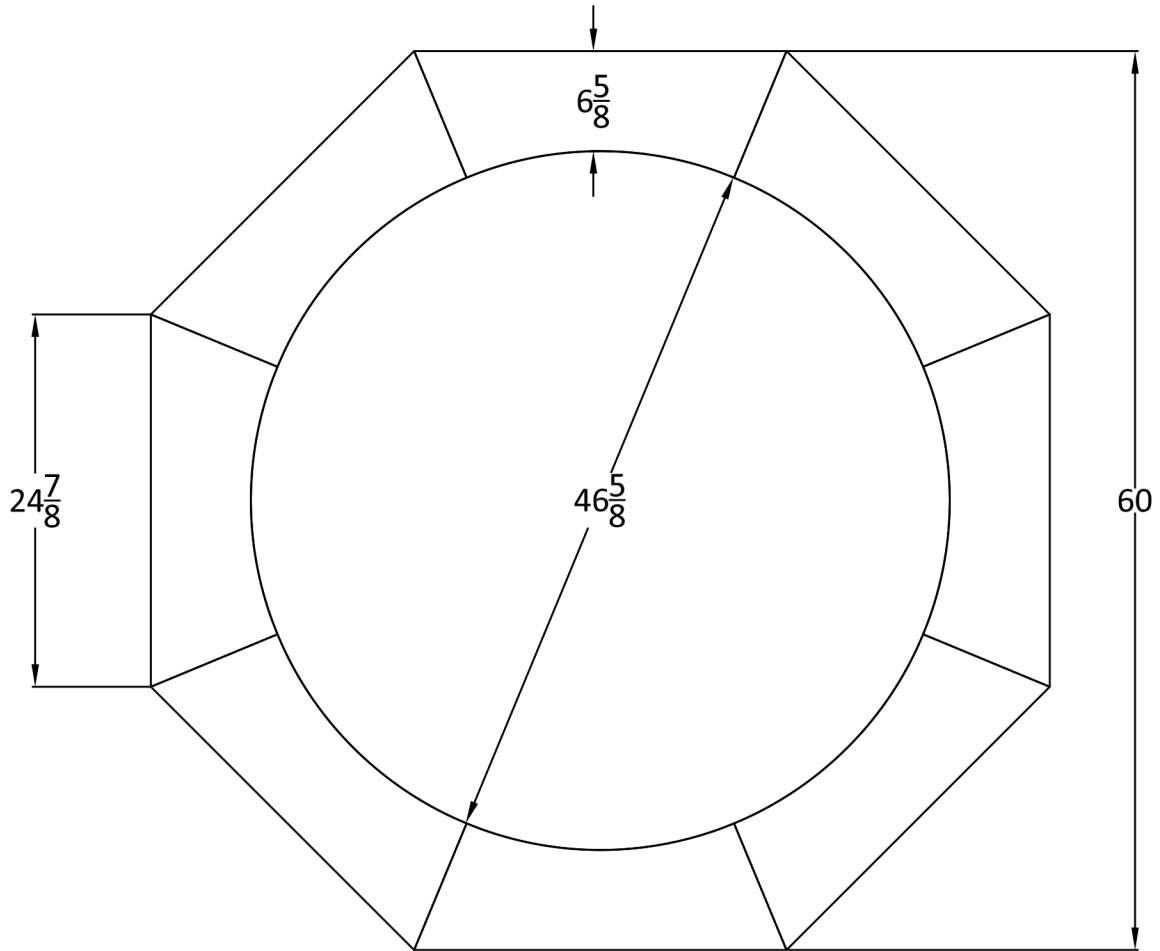

CHIP SLOT

HYBRID

60 OCT - 8 SEG

STANDARD = HYBRID

AVAILABLE:

WALLET TRAY

CHIP SLOT

HYBRID

60 RND - 6 SEG

6 SEG = UPGRADE; STANDARD HYBRID

AVAILABLE:

WALLET TRAY

CHIP SLOT

HYBRID

66 RND - 8 SEG

STANDARD = HYBRID