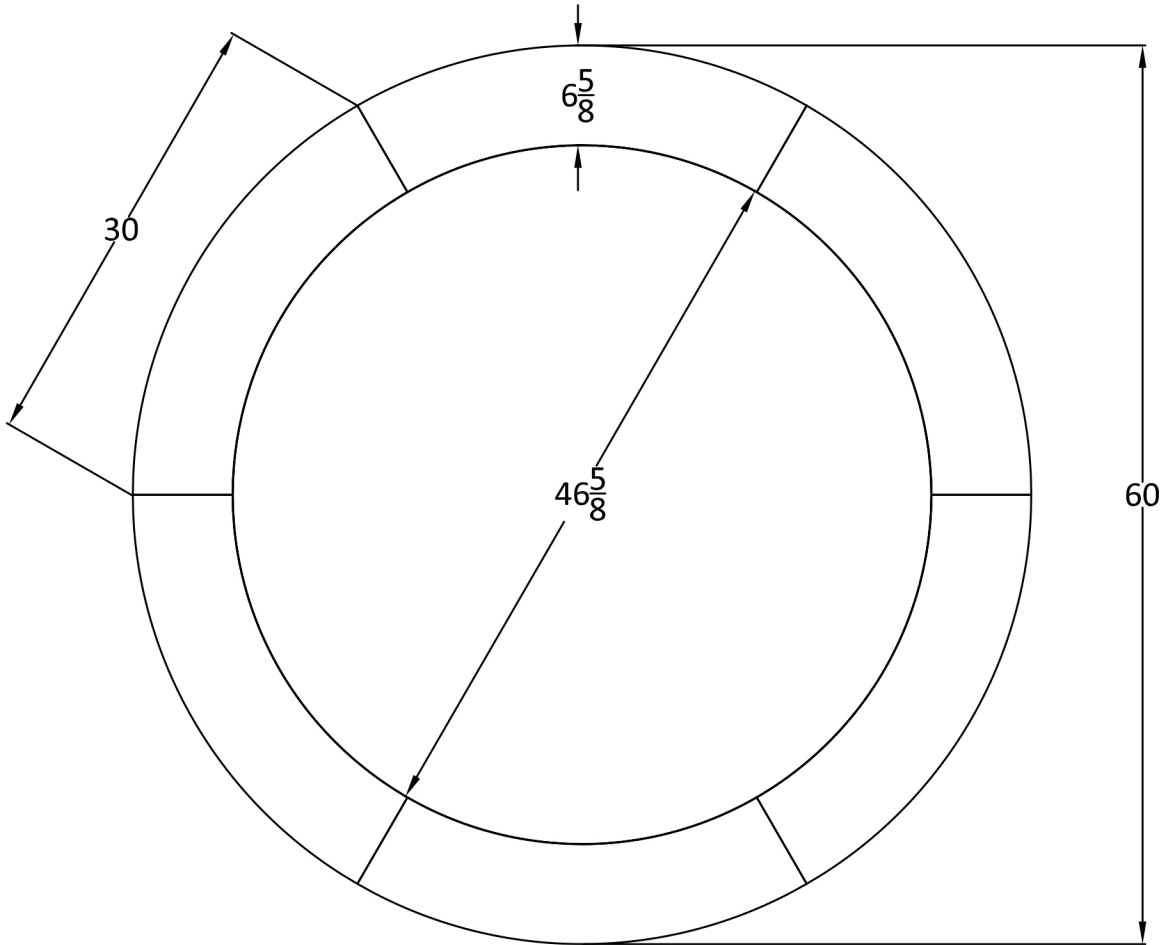

CHIP SLOT

HYBRID

60 OCT - 8 SEG

STANDARD = HYBRID

AVAILABLE:

WALLET TRAY

CHIP SLOT

HYBRID

60 RND - 6 SEG

6 SEG = UPGRADE; STANDARD HYBRID

AVAILABLE:

WALLET TRAY

CHIP SLOT

HYBRID

66 RND - 8 SEG

STANDARD = HYBRID

CHIP SLOT

HYBRID

60" Professional Hold'em Table
(Approx. top measurements)