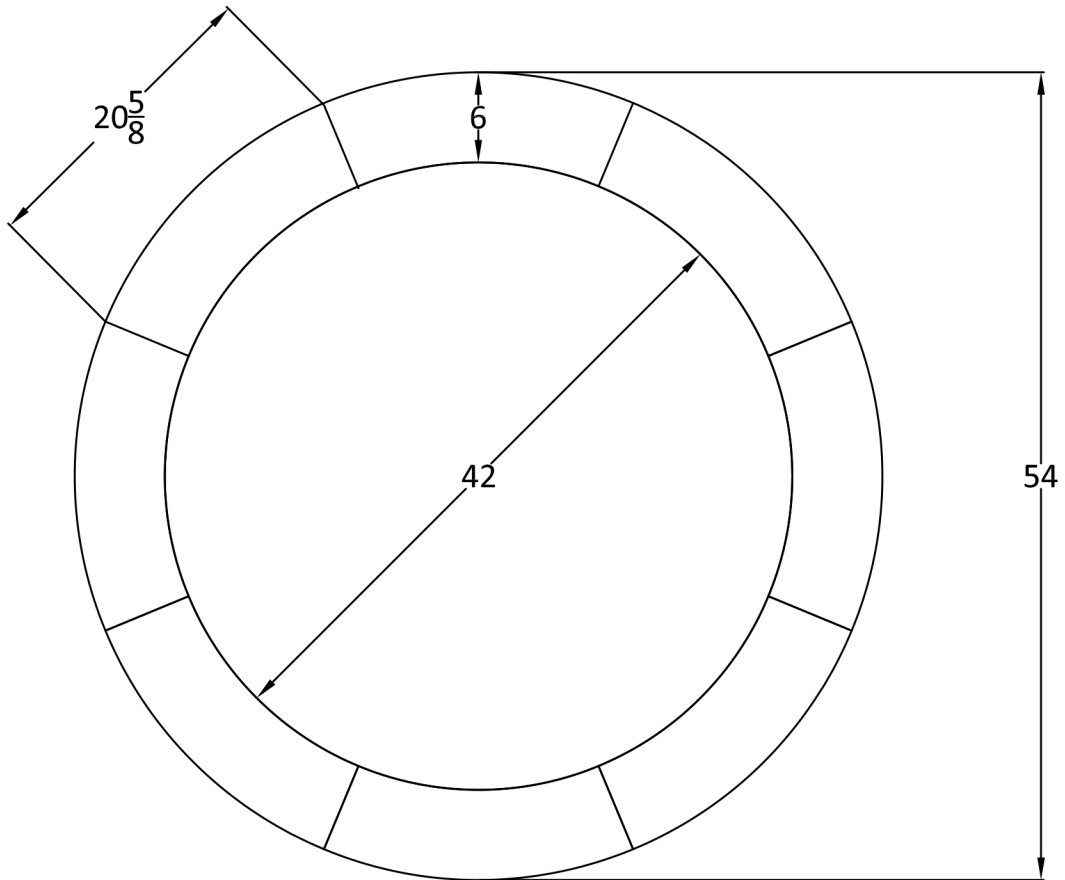

54 OCT - 8 SEG

STANDARD: HYBRID

AVAILABLE:

WALLET TRAY

CHIP SLOT

HYBRID

54 RND - 8 SEG

8 SEG = UPGRADE; STANDARD HYBRID

AVAILABLE:

WALLET TRAY

CHIP SLOT

HYBRID

60 RND - 8 SEG

STANDARD = HYBRID

AVAILABLE:

WALLET TRAY

CHIP SLOT

HYBRID

60" Professional Hold'em Table
(Approx. top measurements)