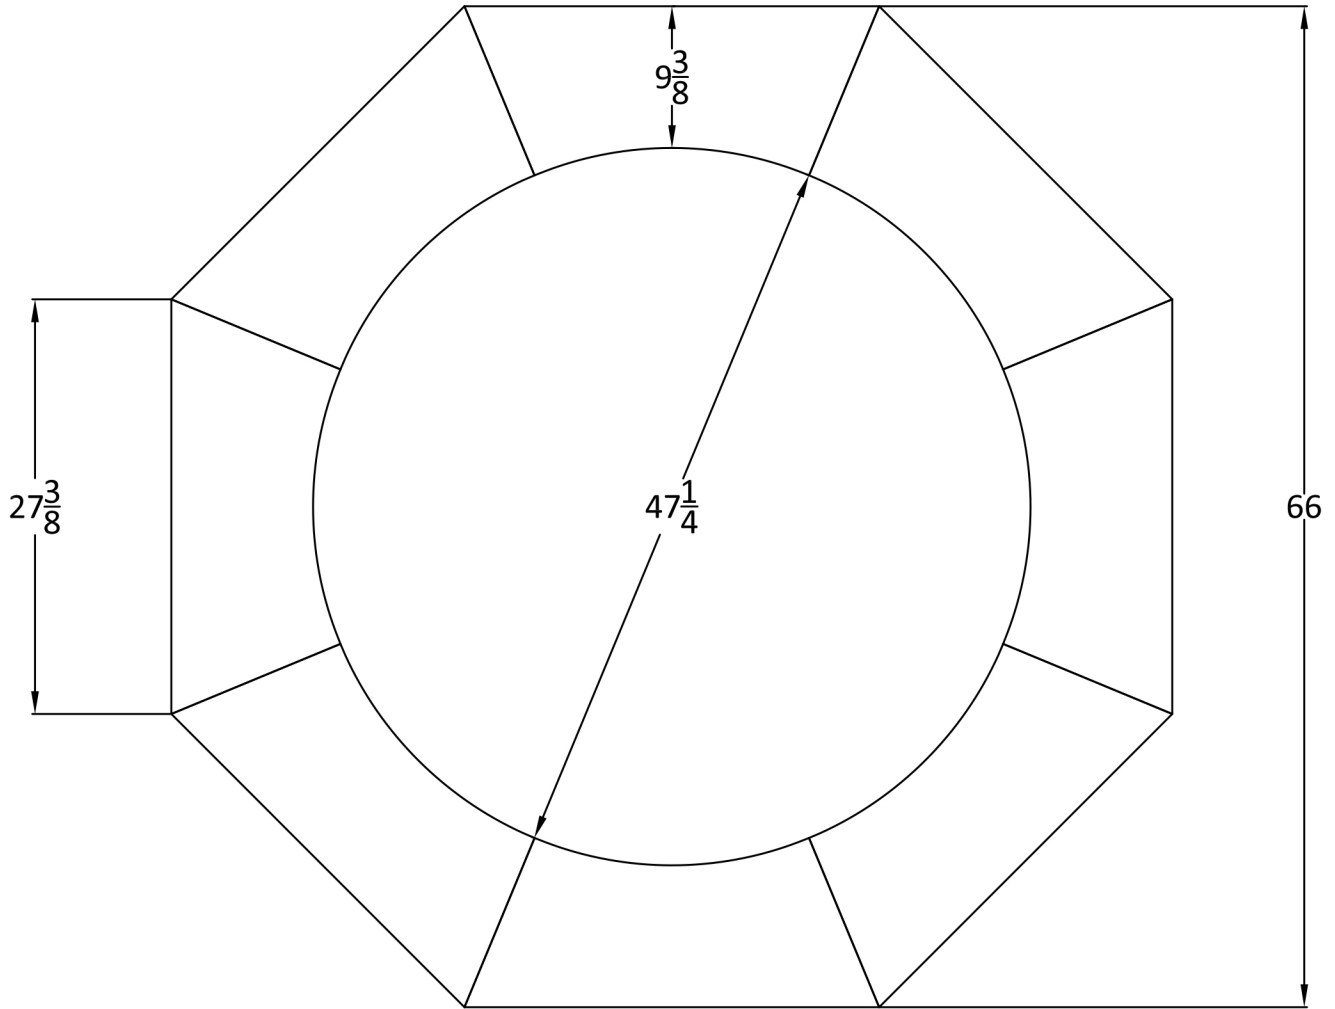

AVAILABLE:

WALLET TRAY

CHIP SLOT

HYBRID

66 OCT - 8 SEG

STANDARD = HYBRID

AVAILABLE:

WALLET TRAY

CHIP SLOT

HYBRID

60" Professional Hold'em Table
(Approx. top measurements)