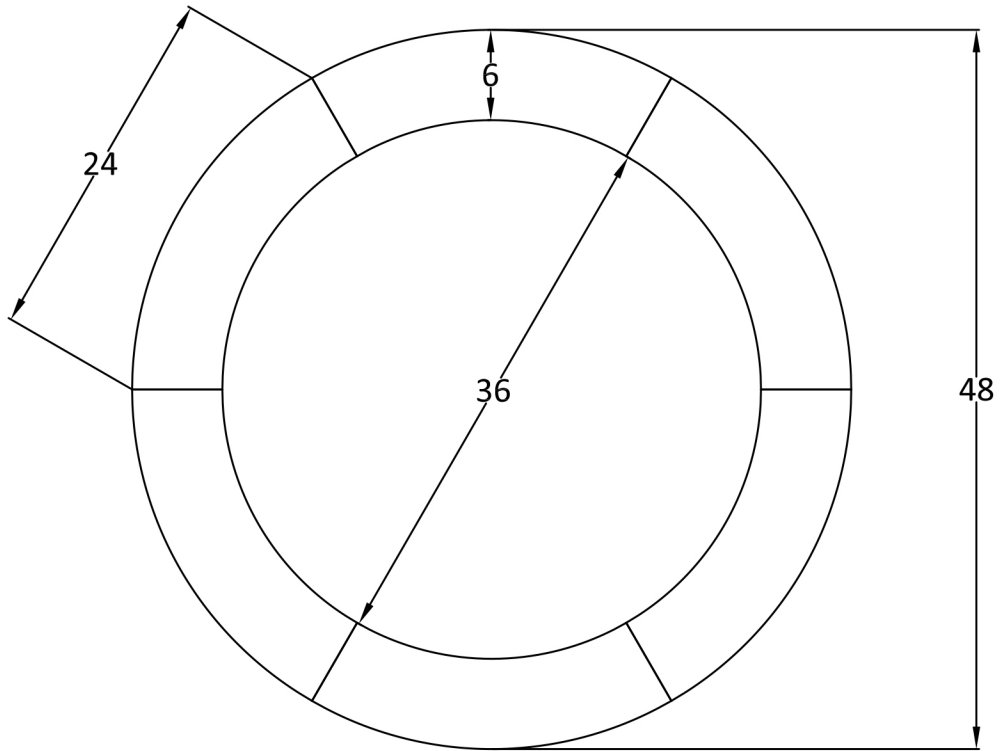

**CALIFORNIA
HOUSE.**

FINE GAMEROOM FURNITURE

GAME TABLE SEGMENT OPTIONS

(All Dimensions Approximate)

48 RND - 6 SEG

STANDARD: WALLET TRAY

AVAILABLE:

WALLET TRAY

CHIP SLOT

HYBRID

54 RND - 6 SEG

STANDARD: HYBRID

AVAILABLE:

WALLET TRAY

CHIP SLOT

HYBRID

54 OCT - 8 SEG

STANDARD: HYBRID

AVAILABLE:

WALLET TRAY

CHIP SLOT

HYBRID

54 RND - 8 SEG

8 SEG = UPGRADE; STANDARD HYBRID

CHIP SLOT

HYBRID

60" Professional Hold'em Table
(Approx. top measurements)