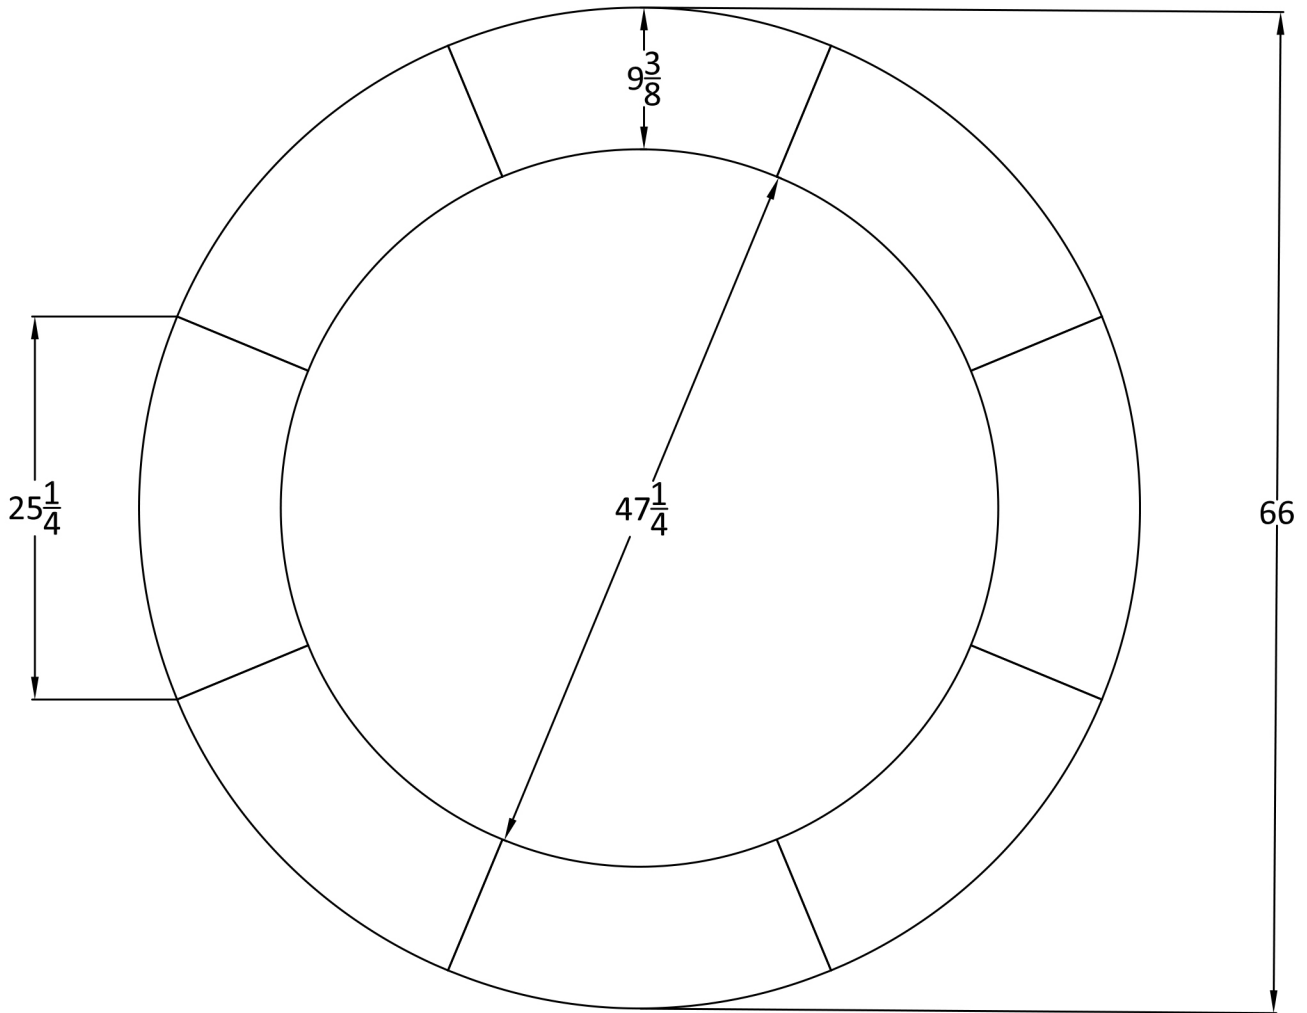

60 RND - 6 SEG

6 SEG = UPGRADE; STANDARD HYBRID

AVAILABLE:

WALLET TRAY

CHIP SLOT

HYBRID

66 RND - 8 SEG

STANDARD = HYBRID

AVAILABLE:

WALLET TRAY

CHIP SLOT

HYBRID

66 OCT - 8 SEG

STANDARD = HYBRID

AVAILABLE:

WALLET TRAY

CHIP SLOT

HYBRID

60" Professional Hold'em Table
(Approx. top measurements)