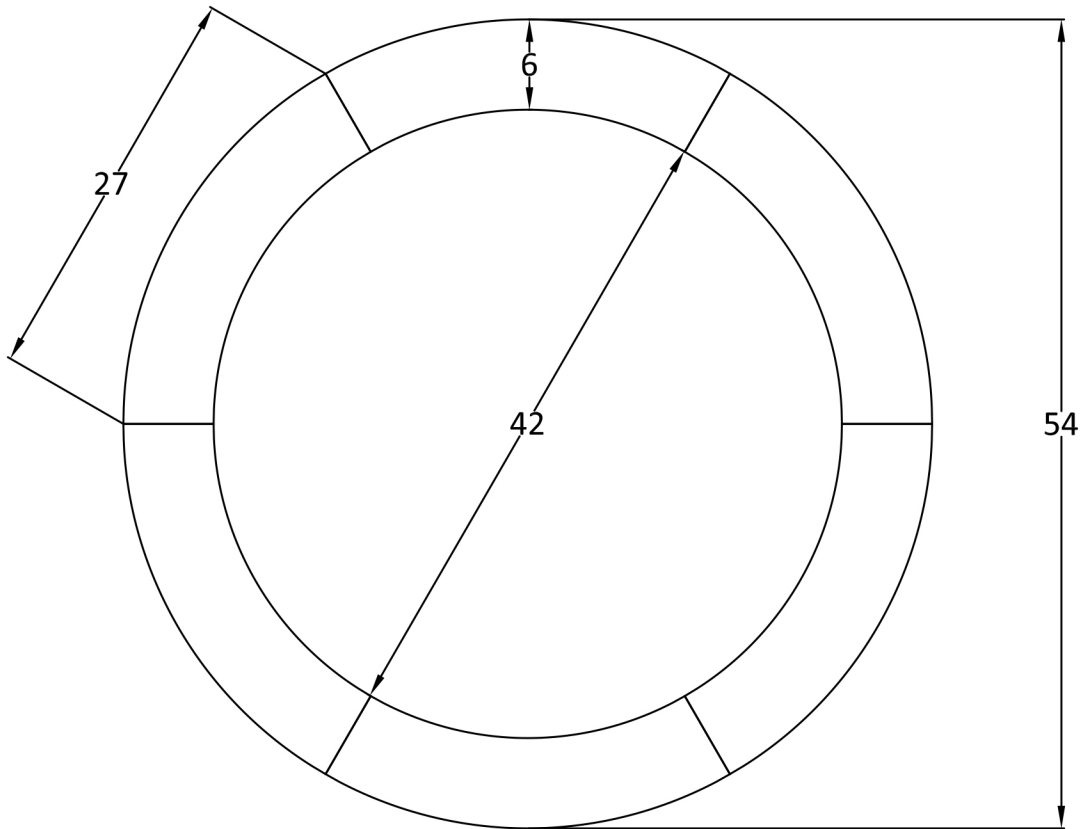

**CALIFORNIA
HOUSE.**

FINE GAMEROOM FURNITURE

GAME TABLE SEGMENT OPTIONS

(All Dimensions Approximate)

48 RND - 6 SEG

STANDARD: WALLET TRAY

AVAILABLE:

WALLET TRAY

CHIP SLOT

HYBRID

54 RND - 6 SEG

STANDARD: HYBRID

AVAILABLE:

WALLET TRAY

CHIP SLOT

HYBRID

54 OCT - 8 SEG

STANDARD: HYBRID

AVAILABLE:

WALLET TRAY

CHIP SLOT

HYBRID

54 RND - 8 SEG

8 SEG = UPGRADE; STANDARD HYBRID

AVAILABLE:

WALLET TRAY

CHIP SLOT

HYBRID

60 RND - 8 SEG

STANDARD = HYBRID

AVAILABLE:

WALLET TRAY