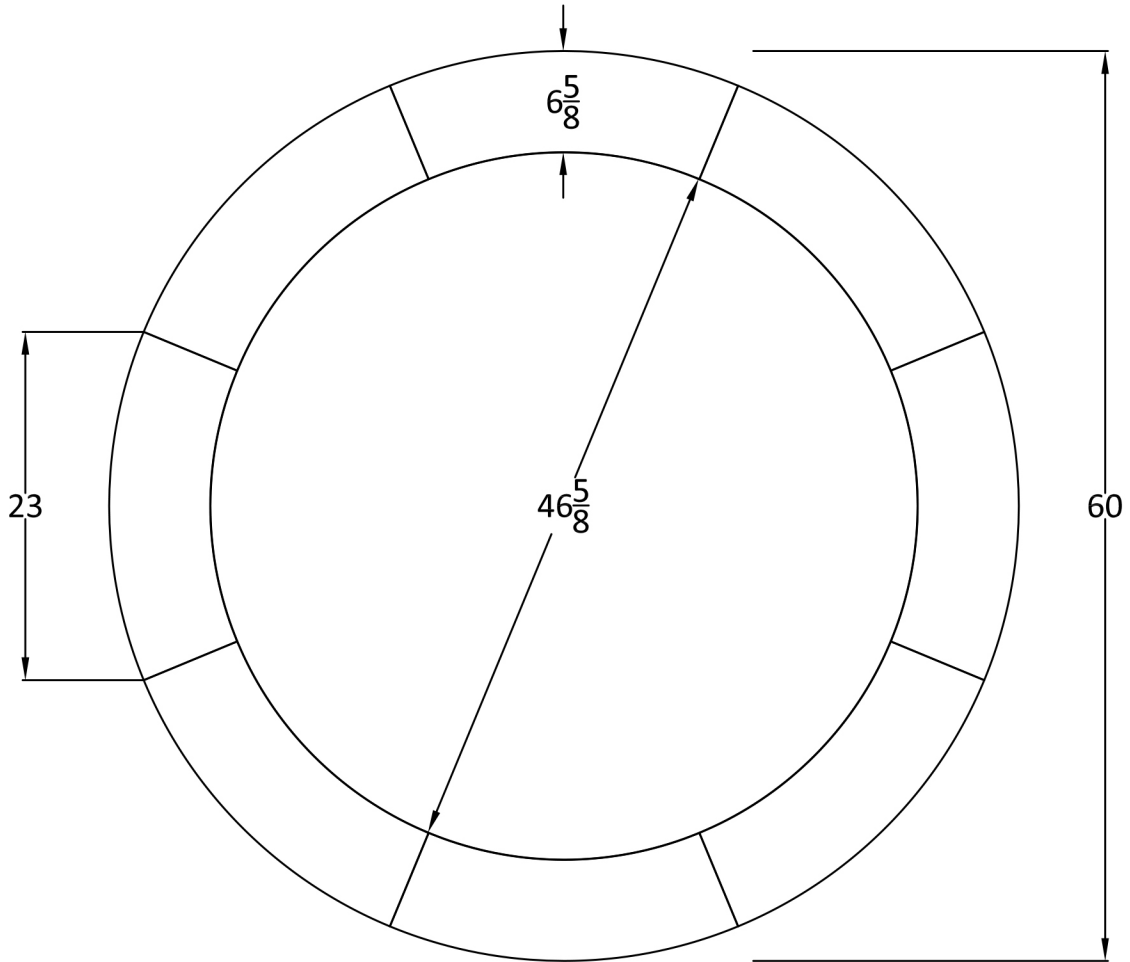

AVAILABLE:

WALLET TRAY

CHIP SLOT

HYBRID

60 RND - 8 SEG

STANDARD = HYBRID

AVAILABLE:

WALLET TRAY

CHIP SLOT

HYBRID

60 OCT - 8 SEG

STANDARD = HYBRID

AVAILABLE:

WALLET TRAY

CHIP SLOT

HYBRID